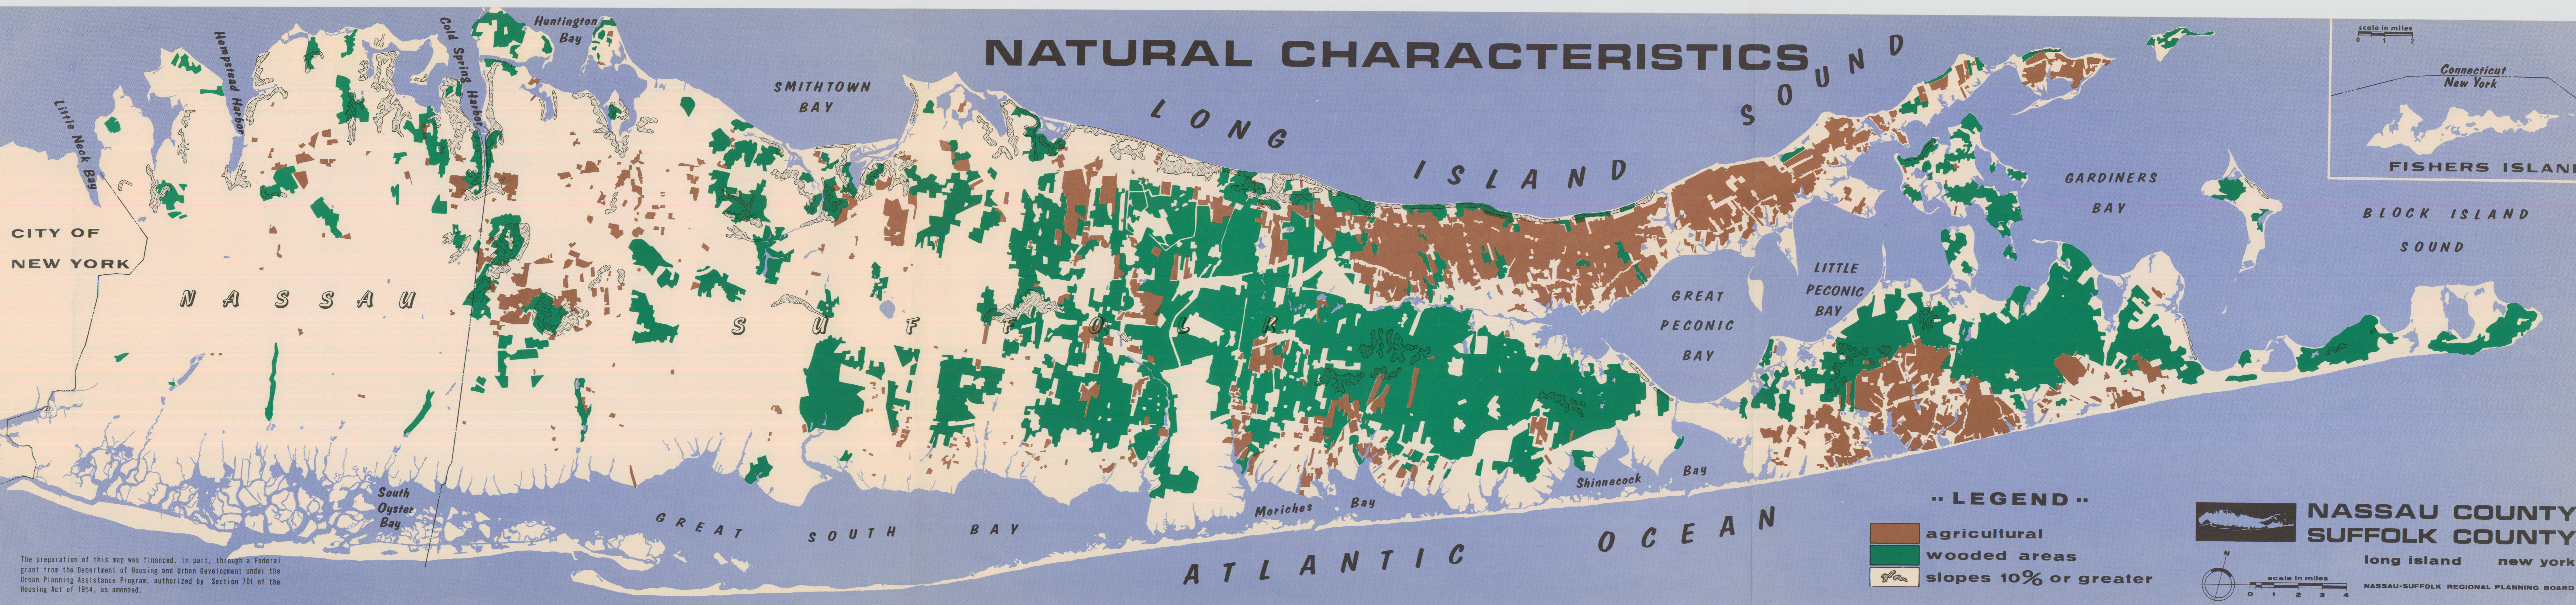

# NATURAL CHARACTERISTICS

**.. LEGEND ..**

- agricultural
- wooded areas
- slopes 10% or greater

**NASSAU COUNTY**  
**SUFFOLK COUNTY**

long island new york

NASSAU-SUFFOLK REGIONAL PLANNING BOARD

The preparation of this map was financed, in part, through a Federal grant from the Department of Housing and Urban Development under the Urban Planning Assistance Program, authorized by Section 701 of the Housing Act of 1954, as amended.